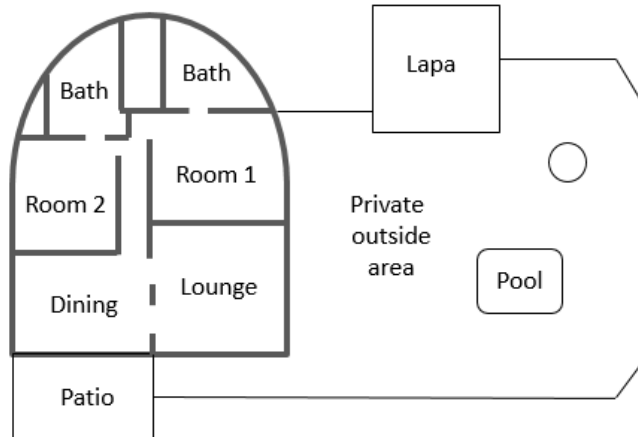

Size - 42 m² / 450 ft²

Size - 34 m² / 366 ft²

Proudly Conservationist. Uniquely Waterberg. Incomparably Kaingo.

Tel: +27 73 540 7266 | Tel: +27 87 150 1024 | Email: reservations@kaingo.co.za | Web: www.kaingosafari.com

Address: Witfontein Road | Bulgerivier | Vaalwater | South Africa

Leopard House Layout

Size - 130 m² / 1400 ft²

Proudly Conservationist. Uniquely Waterberg. Incomparably Kaingo.

Tel: +27 73 540 7266 | Tel: +27 87 150 1024 | Email: reservations@kaingo.co.za | Web: www.kaingosafari.com