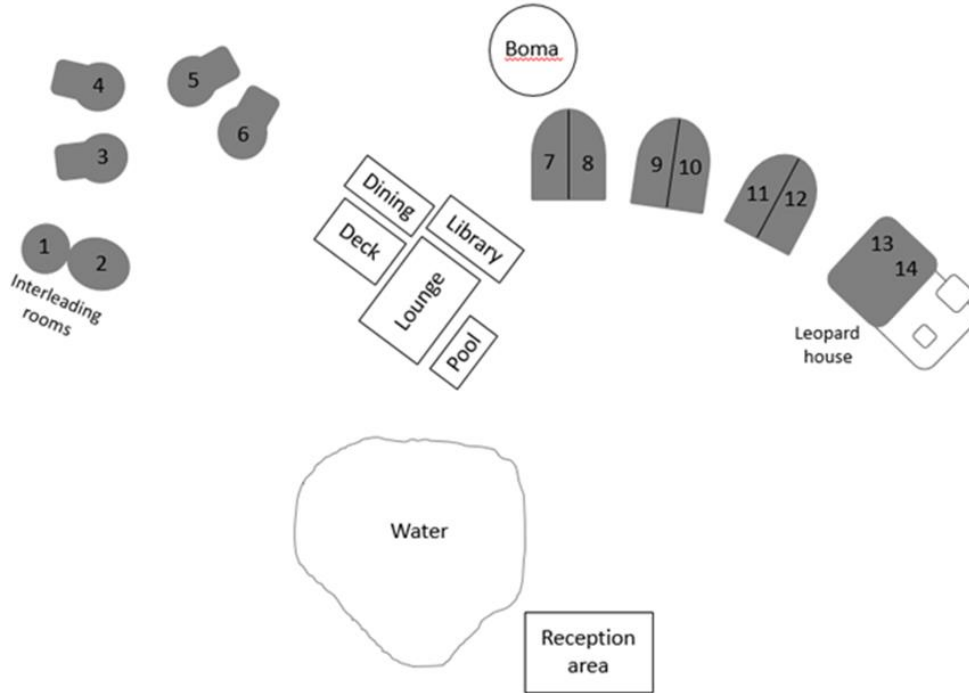

Reservations | Email: reservations@kaingo.co.za | Tel: +27 73540 7266 | www.kaingosafari.com

Kaingo Elephant Lodge | Email: lm@kaingo.co.za | Tel: +27 87 150 1326

Lodge Layout - Kaingo Elephant Lodge

Room Layouts

Size - 42 m² / 450 ft²