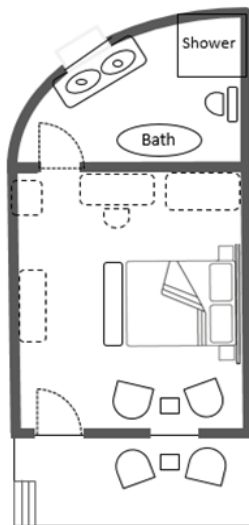

Size - 42 m² / 450 ft²

Size - 34 m² / 366 ft²

Proudly Conservationist. Uniquely Waterberg. Incomparably Kaingo.

Tel: +27 73 540 7266 | Tel: +27 87 150 1024 | Email: reservations@kaingo.co.za | Web: www.kaingosafari.com