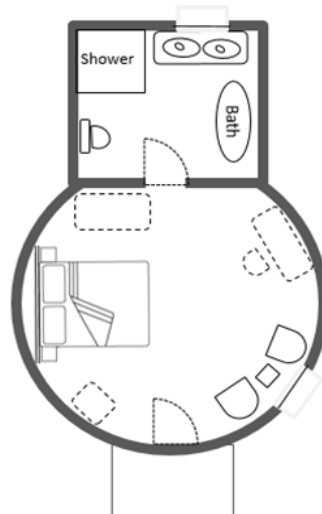

Size - 42 m² / 450 ft²

Size - 34 m² / 366 ft²

Proudly Conservationist. Uniquely Waterberg. Incomparably Kaingo.

Tel: +27 73 540 7266 | Tel: +27 87 150 1024 | Email: reservations@kaingo.co.za | Web: www.kaingosafari.com